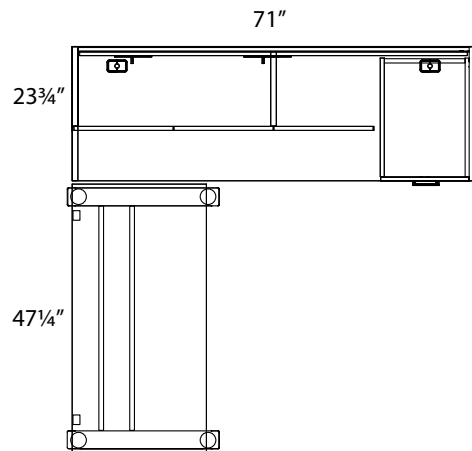

Hardrock Maple
HM

Royal Mahogany
RM

Sugar Maple
SM

Winter Wood
WW

Available Finishes:

Layout #46B

INV-3672H	Open Hutch
INV-72HDRS	Laminate Doors For Hutch
INV-3672TB	Tackboard
INV-HPF	Hanging Pedestal

INV-2472SH	Credenza Shell
CAL-E1-2LEG	Calypso 2 Leg Base
INV-2448TOP	48" Rectangle Top
INV-MP1-1548PLX	Plexiglass Hanging Modesty Panel

Note: Non handed. Can be configured left or right.