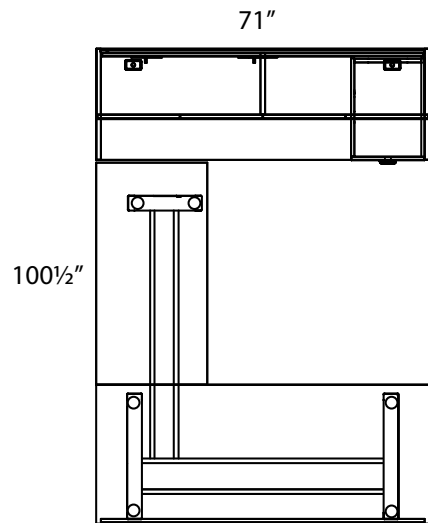

## Layout #45B

INV-3672H	Open Hutch
INV-72HDRS	Laminate Doors For Hutch
INV-3672TB	Tackboard
INV-HPF	Hanging Pedestal
INV-2472SH	Credenza Shell
CAL-E1-3LEG	Calypso 3 Leg Base

INV-3072TOP	72" Rectangular Top
INV-2448TOP	48" Rectangle Top
INV-MP1-1472LAP	Laminate Hanging Modesty Panel

Note: Non handed. Can be configured left or right.