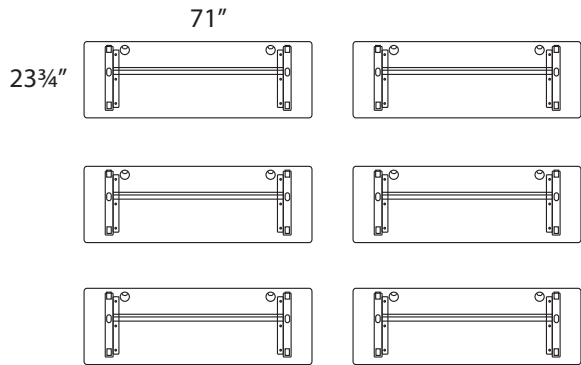

# Tucana series

Available Colours:

Henna Cherry (HC)  
(Shown Below)

Figured Mahogany (FM)

Grey (GR)

Metallic Base (ME)

## Layout # 6

TU-97R-7224	x6	Rectangle Top
TU-97L-7220	x6	Training Table Base for 60" & 72" Tops

Please refer to [www.heartwooddl.com](http://www.heartwooddl.com) for current finish options available for this series.