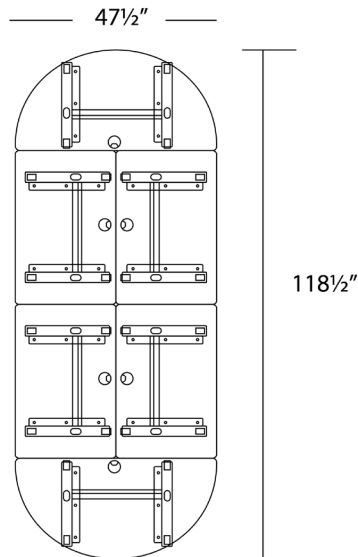

Tucana series

Available Colours:

Henna Cherry (HC)
(Shown Below)

Figured Mahogany (FM)

Grey (GR)

Metallic Base (ME)

Layout # 5

TU-97R-6024 X 4 Rectangle Top

TU-97H-4824 X 2 Half Round Top

TU-97L-7220-ME X 4 Training Table Base for 72" Tops

TU-99L-2420-ME X 2 Base for 36" and 48" Tops

Please refer to www.heartwooddl.com for current finish options available for this series.