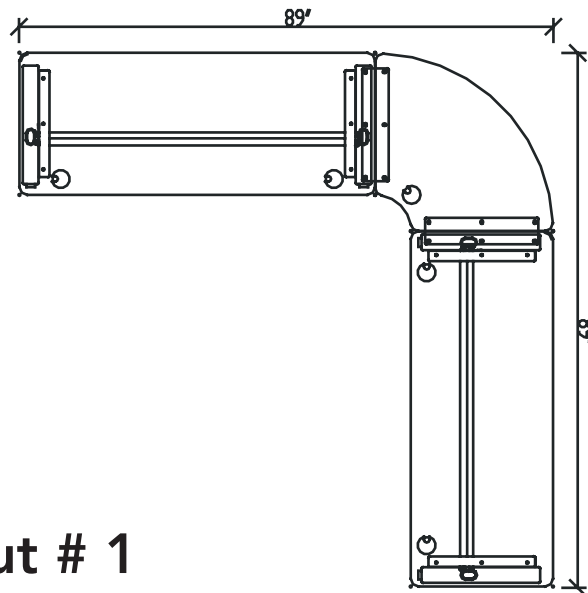

Tucana series

Available Colours:

Henna Cherry
(HC)
(Shown Below)

Figured Mahogany
(FM)

Grey
(GR)

Metallic Base
(ME)

Layout # 1

TU-97Q-3030

Quarter Round Top

TU-97R-6024

Rectangle Top

TU-97L-7220-ME

Training Table Base for 72" Tops

TU-99-3030

Joining Plate Kit

Please refer to www.heartwooddl.com for current finish options available for this series.