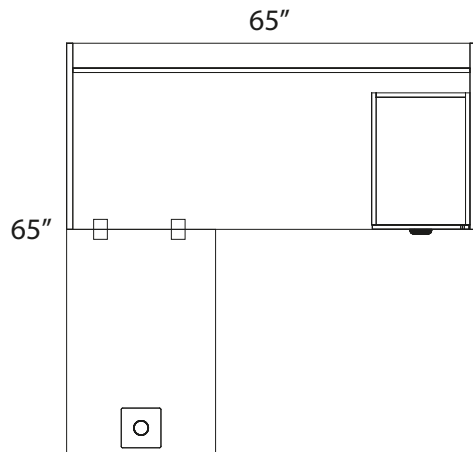

Winter Wood
WW

Layout #10

INV-2436TOP

Rectangular Top

INV-3066DS

Desk Shell

INV-FPUF

Freestanding Pedestal - No Top

900-RL2.5

2 1/2" Round Leg

INV-MP2-1466LAP

Laminate Half Modesty Panel

100-WSCK

Work Surface Connecting Kit

OUT-TM1-1566LAP

Laminate Privacy Panel
w/ Top Mount Brackets