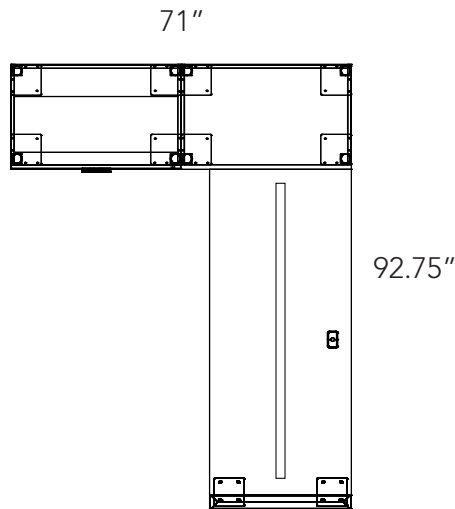

Pure White
PW

Bar - Aluminum Silver - AL

Silver- SL

Winter Wood
WW

Bar - Aluminum Silver - AL

Silver- SL

Layout #5

LEV-3072RET-LOOP	Return with Loop Legs
LEV-2236WDLFX-SR28	Desk Height Wide Drawer over Lateral File - No Top
LEV-2236COX-SR28	Desk Height Open Cabinet - No Top
LEV-2272TOP	Common Top to join 2 no top 36" unit