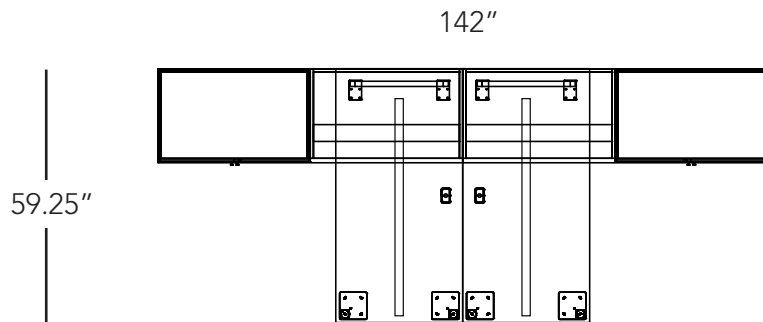

Pure White
PW

Bar - Aluminum Silver - AL

Silver- SL

Winter Wood
WW

Bar - Aluminum Silver - AL

Silver- SL

Layout #20

LEV-TR3060-SQ2	X2	Tiered Desk with 2" Offset Legs
LEV-2236CX-21	X2	Credenza Height Cabinet - No Top
LEV-2236COX-21	X2	Credenza Height Open Cabinet - No Top
LEV-2272TOP	X2	Common Top to join 2 No Top 36" Units
LEV-2236CUSH	X2	22" X 36" Cushion