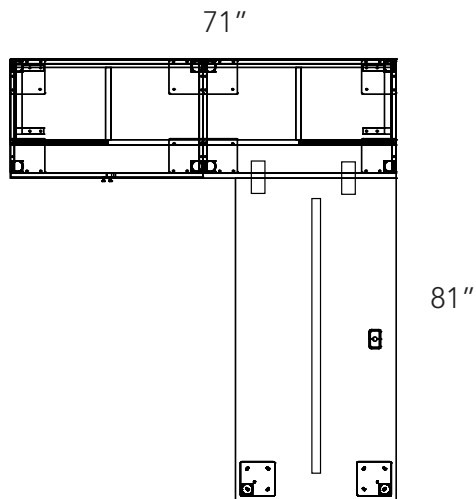

Pure White
PW

Bar - Aluminum Silver - AL

Silver - SL

Winter Wood
WW

Bar - Aluminum Silver - AL

Silver - SL

Layout #17

LEV-3060RET-SQ2

Return with 2" Offset Legs

LEV-2236CX-SR28

Desk Height Cabinet - No Top

LEV-2236COX-SR28

Desk Height Open Cabinet - No Top

LEV-2272TOP

Common Top to Join 2 No Top 36" Units

LEV-3672MHHD2-AL