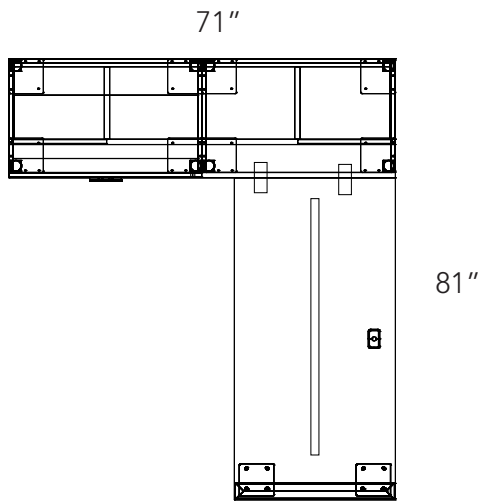

## Layout #16

LEV-3060RET-LOOP	Return with Loop Legs
LEV-2236WDLFX-SR28	Desk Height Wide Drawer over Lateral file - No Top
LEV-2236COX-SR28	Desk Height Open Cabinet - No Top
LEV-2272TOP	Common Top to join 2 No Top 36" Units
LEV-1772OSHD2	Overhead Storage with 2 Doors