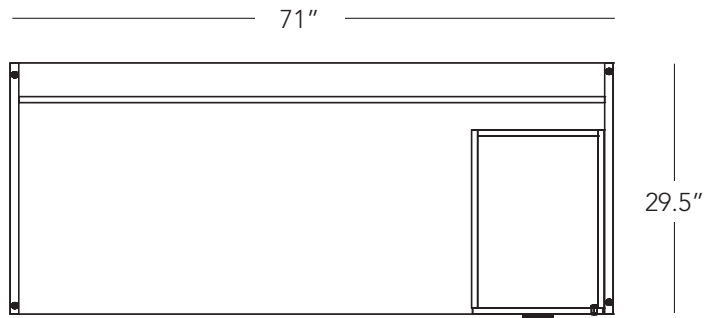

Sugar Maple
SM

Winter Wood
WW

Layout #71

INV-3072DS

Desk Shell

INV-HPF

Hanging Pedestal