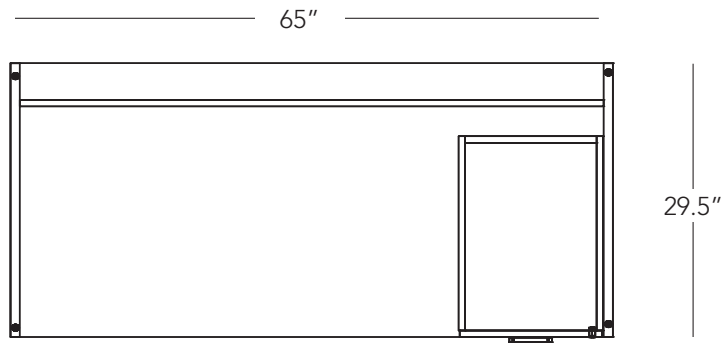

Sugar Maple
SM

Winter Wood
WW

Layout #70

INV-3066DS

Desk Shell

INV-HPF

Hanging Pedestal