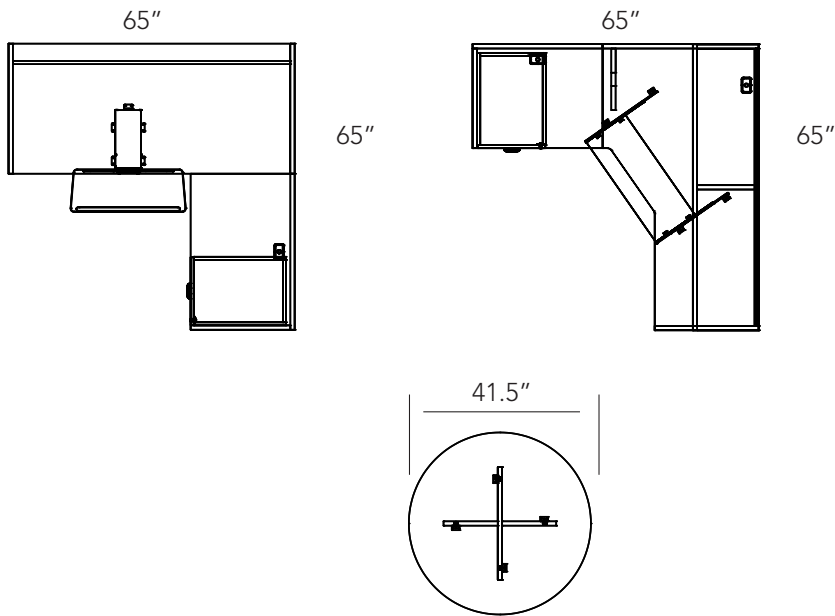

Sugar Maple
SM

Winter Wood
WW

Layout #68

INV-3666H	Open Hutch
INV-3666CM	Extended Corner Module
INV-2430RSBR	Non-Handed Return Shell/Bridge
INV-3066DS	Desk Shell
INV-2436RSBR	Non-Handed Return Shell/Bridge
INV-HPF	X2 Hanging Pedestal
100-AKTM-2	Articulating Keyboard Tray