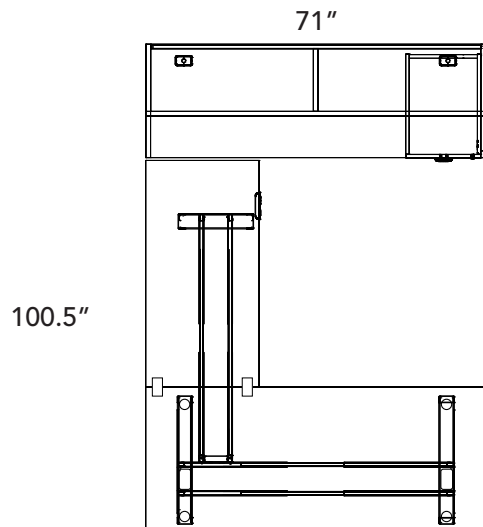

Sugar Maple
SM

Winter Wood
WW

Layout #67

INV-3672H	Open Hutch
INV-HPF	Hanging Pedestal
INV-2472SH	Credenza Shell
CAL-E1-3LEG	Calypso 3 Leg Base
INV-3072TOP	72" Rectangular Top
INV-2448TOP	48" Rectangle Top
100-MA1	Pneumatic LCD Single Monitor Arm