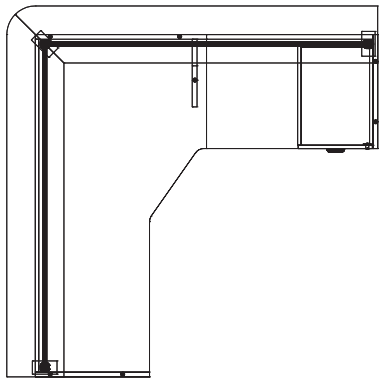

Sugar Maple  
SM

Winter Wood  
WW

77"

77"

94.5"

## Layout #66

INV-3672CM		Extended Corner Module
INV-HPF		Hanging Pedestal
INV-2436RSBR		Non-handed Return Shell/Bridge
OUT-12POST	x3	Post Package
OUT-1272PYP	x2	Polycarbonate Panel
OUT-INV7272CTA		Corner Transaction Top
INV-6532BK	x2	65" Bookcase
INV-4832BK		48" Bookcase
INV-32BKDRS	x3	Optional Bookcase Door Set