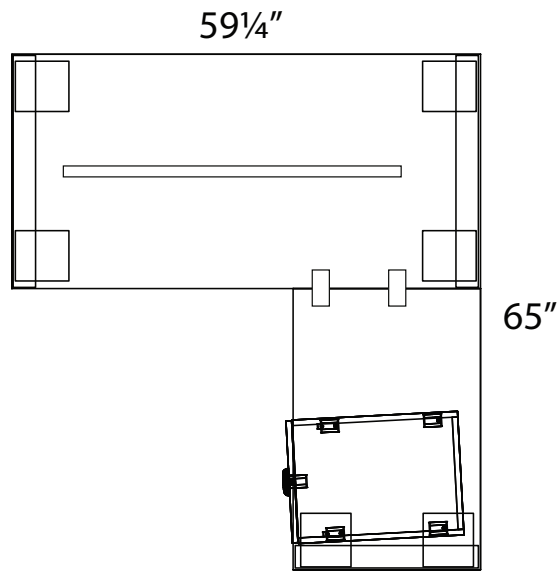

Sugar Maple
SM

Winter Wood
WW

Layout #64

INV-3060TBL-LOOP 60" Table with Loop Legs

INV-2436RET-LOOP 36" Return with Loop Legs

INV-MPUF Mobile Pedestal