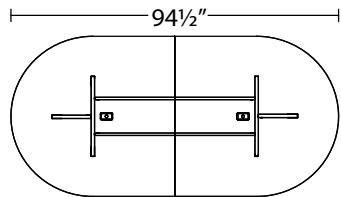

Winter Wood
WW

Layout #57

INV-RTE9648

INV-PSE96

HER-MB

X4

TO ADD 4' EXTENSIONS USE:

INV-SQ48

INV-PSE48

100-WSCK

Extend tables up to 24' with additional 4' extensions