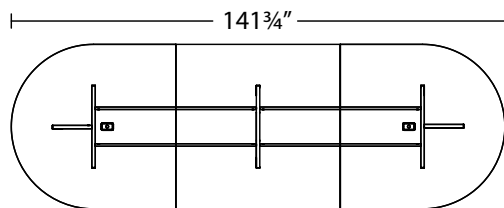

Winter Wood
WW

Layout #57

INV-RTE9648

INV-PSE96

HER-MB

X4

TO ADD 4' EXTENSIONS USE:

INV-SQ48

INV-PSE48

100-WSCK

Extend tables up to 24' with additional 4' extensions