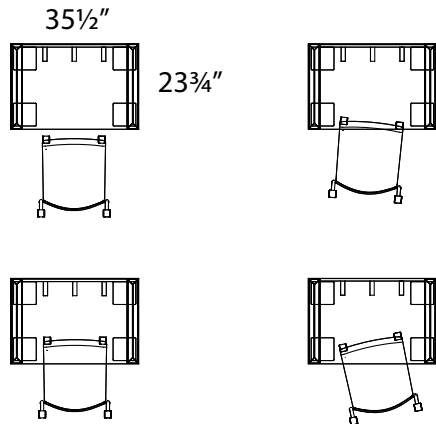

## Layout #54

INV-2436TOP	x4	36" Rectangle Top
900-LOOP24	x8	24" Loop Leg
INV-MP1-1430LAP	x4	Laminate Hanging Modesty Panel
DUN-GUFA-04	x2	Dune Chair - No Arms with Casters (Qty 2)