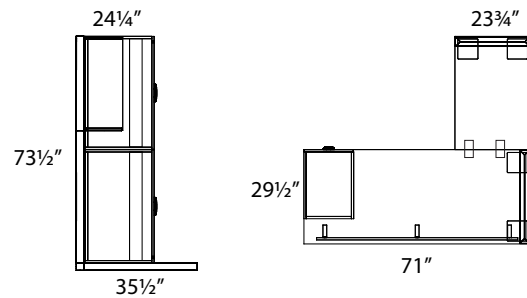

## Layout #53

INV-3072TOP		72" Rectangular Top
INV-2436TOP		36" Rectangle Top
INV-FPUF		Freestanding Pedestal - No Top
900-LOOP24		24" Loop Leg
900-LOOP30		30" Loop Leg
INV-MP1-1466LAP		Laminate Hanging Modesty Panel
INV-2236OLFX	x2	Open Lateral File Storage - No Top
INV-2272TOP		72" Rectangular Top
FRM-48SQP-2W		Square 2 Way Connecting Post