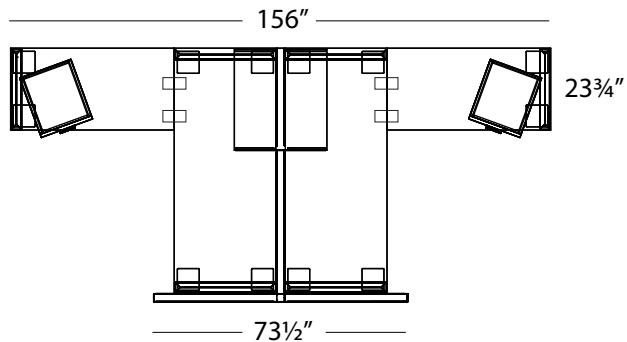

Grey Dusk
GD

Hardrock Maple
HM

Royal Mahogany
RM

Sugar Maple
SM

Winter Wood
WW

Available Finishes:

Layout #51

INV-3072TOP	x 2	72" Rectangular Top
INV-2448TOP	x 2	48" Rectangle Top
INV-MPF	x 2	21" Mobile Pedestal - Full Carton
INV-CUSH	x 2	Mobile Pedestal Seat Cushion
900-LOOP30	x 2	30" Loop Leg
900-LOOP24	x 2	24" Loop Leg
FRM-3048P		48" Tall Panel
FRM-3648P	x 2	48" Tall Panel
FRM-4248P		48" Tall Panel