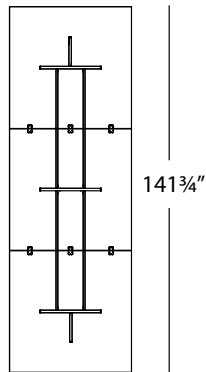

Sugar Maple
SM

Winter Wood
WW

Layout #47

INV-2236OLFX	x2	Open Lateral File Storage - No Top
INV-2237STC	x2	Double Door Stacking Cabinet
INV-STCHDRS-AL	x2	Aluminium Frame Glass Doors
INV-2236CX	x2	Double Door Cabinet - No Top
INV-2272TOP		Common Top To Join 2 No Top 36" Units
INV-SQ48	x3	48" Square Top