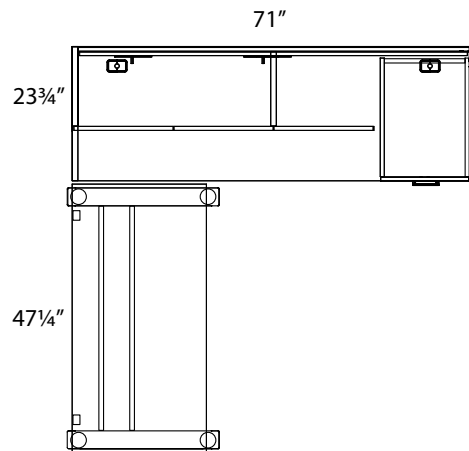

Hardrock Maple
HM

Royal Mahogany
RM

Sugar Maple
SM

Winter Wood
WW

Available Finishes:

Layout #46

INV-3672H	Open Hutch
INV-72HDRS	Laminate Doors For Hutch
INV-3672TB	Tackboard
INV-HPF	Hanging Pedestal

INV-2472SH	Credenza Shell
CAL-E1-2LEG	Calypso 2 Leg Base
INV-2448TOP	48" Rectangle Top
INV-MP1-1548PLX	Plexiglass Hanging Modesty Panel

Note: Non handed. Can be configured left or right.