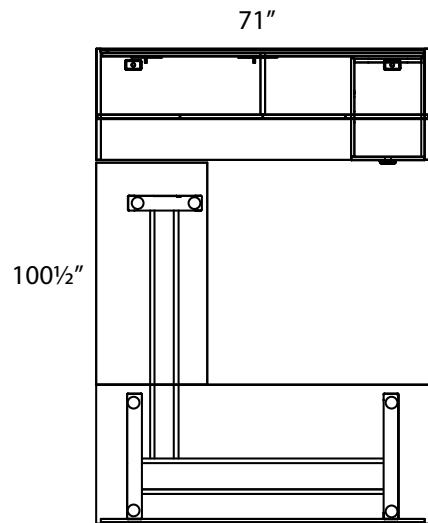

Hardrock Maple
HM

Royal Mahogany
RM

Sugar Maple
SM

Winter Wood
WW

Available Finishes:

Layout #45

INV-3672H	Open Hutch
INV-72HDRS	Laminate Doors For Hutch
INV-3672TB	Tackboard
INV-HPF	Hanging Pedestal
INV-2472SH	Credenza Shell
CAL-E1-3LEG	Calypso 3 Leg Base

INV-3072TOP	72" Rectangular Top
INV-2448TOP	48" Rectangle Top
INV-MP1-1472LAP	Laminate Hanging Modesty Panel

Note: Non handed. Can be configured left or right.