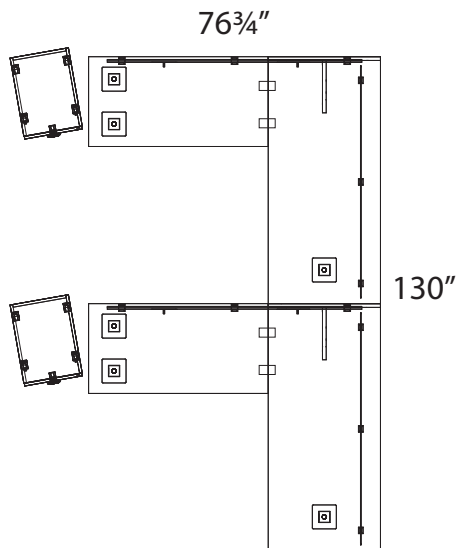

Grey Dusk
GD

Hardrock Maple
HM

Royal Mahogany
RM

Sugar Maple
SM

Winter Wood
WW

Available Finishes:

Layout #42

INV-3066RLT	x2	Rectangular Bullet Top Desk
INV-2448TOP	x2	48" Rectangle Top
INV-MP1-1466PLX	x2	Plexiglass Hanging Modesty Panel
OUT-TM1-1572TB	x2	Tackboard Privacy Panel With Top Mount Brackets

INV-MPUF	x2	Mobile Pedestal
900-SQ3	x4	3" Square Leg
100-WSCK	x2	Work Surface Connecting Kit
100-WSB-40	x2	40" Stiffener Bar

Note: Non handed. Can be configured left or right.