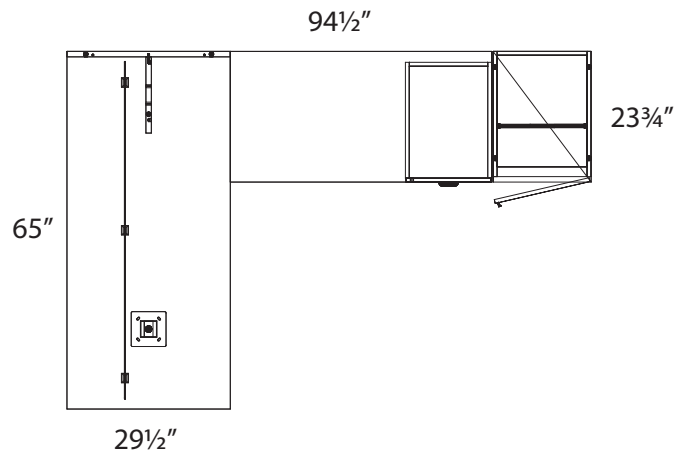

Grey Dusk
GD

Hardrock Maple
HM

Royal Mahogany
RM

Sugar Maple
SM

Winter Wood
WW

Available Finishes:

Layout #41B

INV-3066RLT	Rectangular Bullet Top Desk
INV-2448TOP	48" Rectangle Top
INV-MP1-1460LAP	Laminate Hanging Modesty Panel
INV-FPUF	Freestanding Pedestal - No Top
INV-6518WC	Wardrobe / Storage Cabinet

INV-3672H	Open Hutch
INV-72HDRS	Laminate Doors For Hutch
100-WSCK	Work Surface Connecting Kit

**The wardrobe cabinet's door can be installed with either right or left handedness.