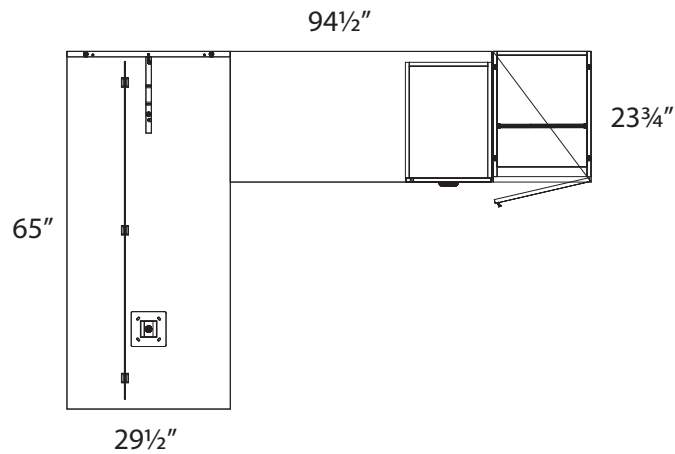

Grey Dusk
GD

Hardrock Maple
HM

Royal Mahogany
RM

Sugar Maple
SM

Winter Wood
WW

Available Finishes:

Layout #41A

INV-3066RLT	Rectangular Bullet Top Desk
INV-2448TOP	48" Rectangle Top
INV-MP1-1560PLX	Plexiglass Hanging Modesty Panel
INV-FPUF	Freestanding Pedestal - No Top
INV-6518WC	Wardrobe / Storage Cabinet

INV-1736OS	x 2	Open Overhead Storage
INV-72HDRS		Laminate Doors For Overhead Storage
100-WSCK		Work Surface Connecting Kit

**The wardrobe cabinet's door can be installed with either right or left handedness.