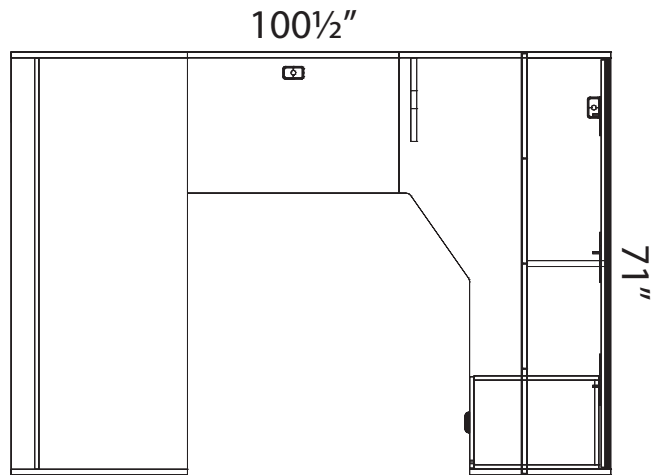

Sugar Maple
SM

Winter Wood
WW

Layout #1A

INV-3072DS	Desk Shell
INV-2436RSBR	Return Shell/Bridge
INV-3672CM	Extended Corner Module
INV-FPUF	Freestanding Pedestal

INV-3672H	72" Open Hutch
INV-72HDRS	72" Laminate Doors for Hutch
INV-3672TB	Tackboard