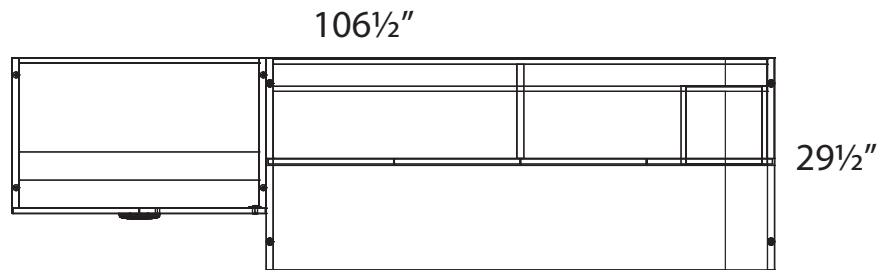

Sugar Maple
SM

Winter Wood
WW

Layout #18

INV-3072DS	Desk Shell
INV-3672H	72" Open Hutch
INV-72HDRS	72" Laminate Hutch Doors
INV-MPF	21" Mobile Pedestal

INV-CUSH	Mobile Pedestal Seat Cushion
INV-2237STC	Double Door Stacking Cabinet
INV-2236OLFX	Open Lateral File Storage - No Top
INV-1418VC	14" Vertical Cubby