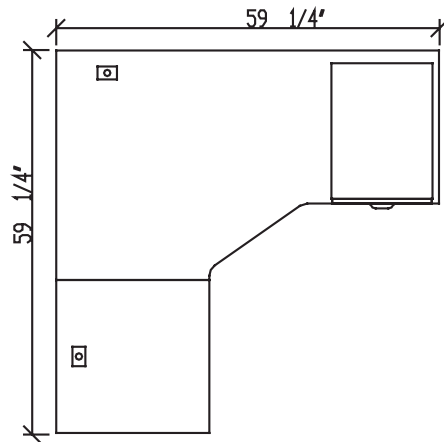

## Layout #11A

INV-2424RS	Non Handed Return Shell
INV-3660CM	Extended Corner Module
INV-HPF	Hanging Pedestal

**Note:** For Layout 11B replace item INV-3660CM with INV-6036CM.

Please refer to [www.heartwooddl.com](http://www.heartwooddl.com) for current finish options available for this series