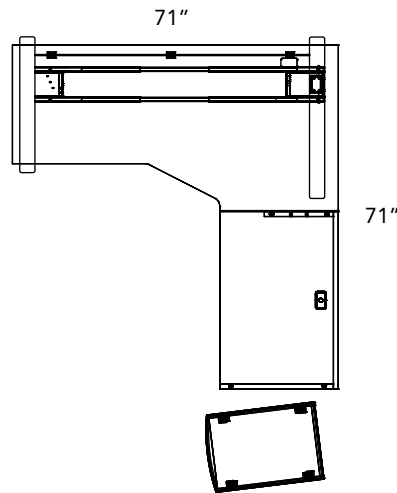

## Layout #6

INV-362472ECM	Non-Handed Extended Corner Module
INV-2436RSBR	Non-Handed Return Shell/Bridge
INV-GH14	14" Half Gable with Wire Access
CAL-E1-2LEG	Straight Electric Height Adjustable 2 Leg Base