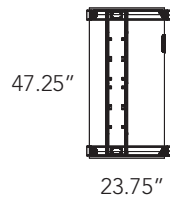

# Height Adjustable series

Levels Available Finishes & Default Handles

Available Base Finishes:

## Layout #12

LEV-32BKDRS	Optional Doors for Bookcase
LEV-SR7232BK	Bookcase
LEV-2236CX-21	Credenza Height Cabinet - No Top
LEV-2236COX-21	Credenza Height Open Cabinet - No Top
LEV-2272TOP	Top Only
LEV-2236CUSHFA	22" x 36" Cushion
CAL-LEV2448TBL-2L	24" Deep Calypso 2-leg Height-Adjustable desk