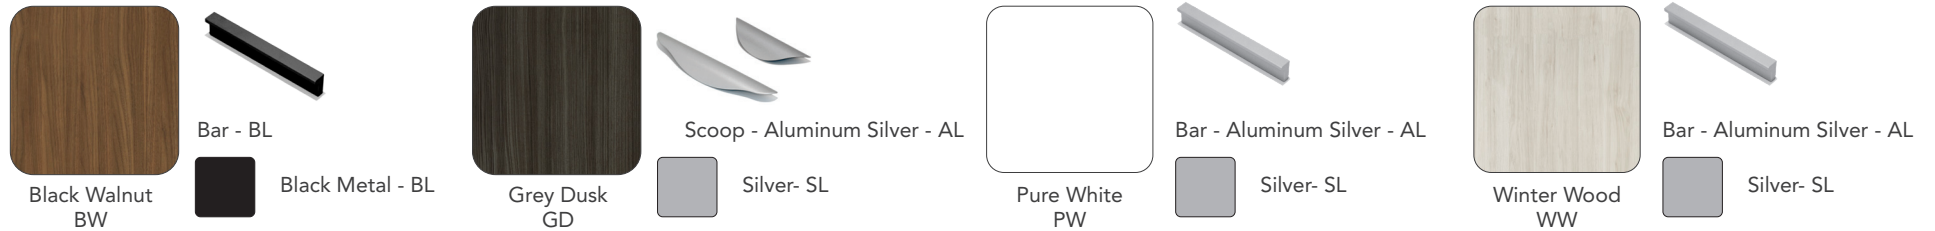

# Height Adjustable series

Levels Available Finishes & Default Handles

Available Base Finishes:

## Layout #12

LEV-32BKDRS	Optional Doors for Bookcase
LEV-SR7232BK	Bookcase
LEV-2236CX-21	Credenza Height Cabinet - No Top
LEV-2236COX-21	Credenza Height Open Cabinet - No Top
LEV-2272TOP	Top Only
LEV-2236CUSHFA	22" x 36" Cushion
CAL-LEV2448TBL-2L	24" Deep Calypso 2-leg Height-Adjustable desk