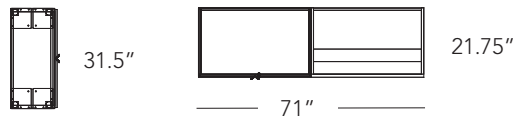

# Height Adjustable series

Levels Available Finishes & Default Handles

Available Base Finishes:

## Layout #12

LEV-32BKDRS	Optional Doors for Bookcase
LEV-SR7232BK	Bookcase
LEV-2236CX-21	Credenza Height Cabinet - No Top
LEV-2236COX-21	Credenza Height Open Cabinet - No Top
LEV-2272TOP	Top Only
LEV-2236CUSHFA	22" x 36" Cushion
CAL-LEV2448TBL-2L	24" Deep Calypso 2-leg Height-Adjustable desk