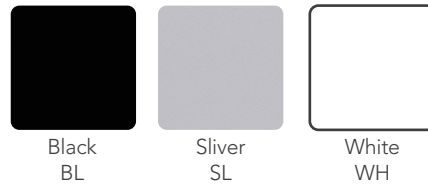

# Height Adjustable series

Levels Available Finishes & Default Handles

Available Base Finishes:

## Layout #12

LEV-32BKDRS	Optional Doors for Bookcase
LEV-SR7232BK	Bookcase
LEV-2236CX-21	Credenza Height Cabinet - No Top
LEV-2236COX-21	Credenza Height Open Cabinet - No Top
LEV-2272TOP	Top Only
LEV-2236CUSHFA	22" x 36" Cushion
CAL-LEV2448TBL-2L	24" Deep Calypso 2-leg Height-Adjustable desk