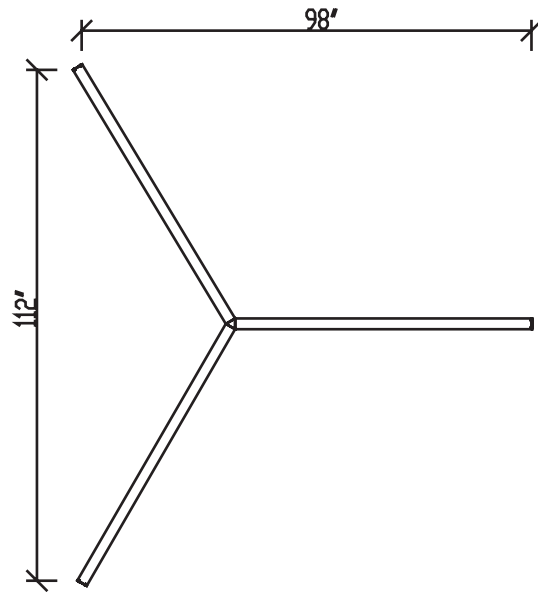

Framework series

Available Colour:

Charcoal Frame & Grey Panels

Simple, durable, and affordable.

- ✓ Great competitive pricing!
- ✓ Fast and easy to install/reconfigure
- ✓ Large range of sizes
- ✓ Tackable panel surface above desk height
- ✓ Built-in raceway for wire management

Layout #11

FRM-6666P	x3	66" Tall Panel
FRM-66TRP-3W		Triangle 3 Way Connecting Post
FRM-66PET	x3	Panel End Trim