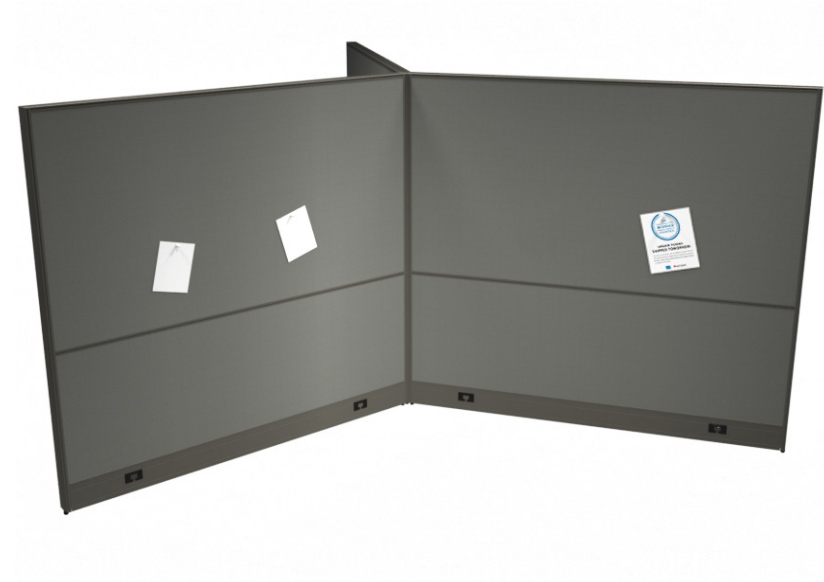

Framework series

Available Colour:

Charcoal Frame & Grey Panels

Simple, durable, and affordable.

- ✓ Great competitive pricing!
- ✓ Fast and easy to install/reconfigure
- ✓ Large range of sizes
- ✓ Tackable panel surface above desk height
- ✓ Built-in raceway for wire management

Layout #11

FRM-6666P	x3	66" Tall Panel
FRM-66TRP-3W		Triangle 3 Way Connecting Post
FRM-66PET	x3	Panel End Trim