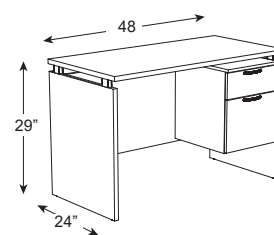

MA-11-2448-GD

Grey Dusk or Cayenne Cherry

Grey Dusk
GD