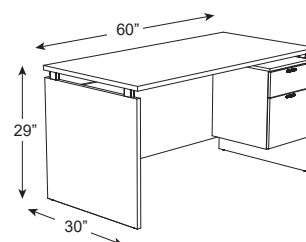

MIRA

SMALL OFFICE | HOME OFFICE SERIES

CONTEMPORARY COMPUTER DESKS

Features:

- Commercial grade 1 " thick laminate
- Heat, scratch and dent resistant
- Innovative floating top styling
- Box drawer stores desk accessories
- File drawer stores letter or legal size files
- Shipped Ready-to-Assemble

Laminate Finish

Winter Wood
WW

Sizing & SKUs

60" W X 30" D X 29" H

MA-12-3060-WW

Winter Wood Finish (shown above with HDL LEVELS Series)

48" W X 24" D X 29" H

MA-11-2448-GD