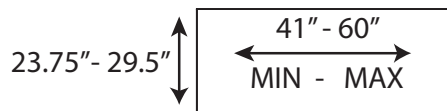

SIT-TO-STAND

MANUAL HEIGHT ADJUSTABLE BASE

MODEL: 900-CRANK-SL

FEATURES:

- Compact manual sit-to-stand desk frame (base only)
- Foldable handle prevents interference
- Top Size Range: 41" min - 60" max width (larger than 60" wide is not recommended)
- Height Range: 28.75" min - 48.5" max (NO TOP)

BASE FINISH:

- Adjustable levelers adaptable to almost any floor surface
- Weight Capacity: 154 lbs (excluding top)
- Compatible with modesty or desktop panels
- Product is **IN-STOCK**

COMPATIBLE LAMINATE TOPS: