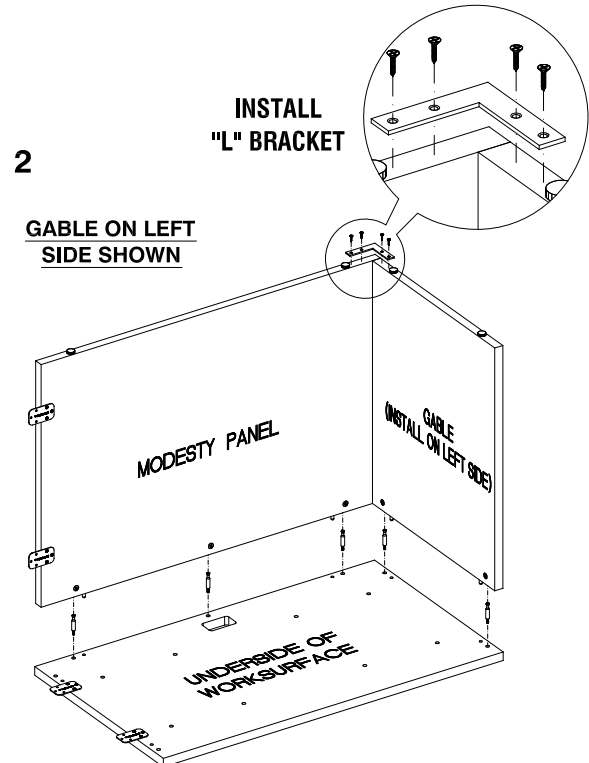

BRIDGE ASSEMBLY

(GABLE NOT USED)

CAUTION:
 OFFICE FURNITURE IS HEAVY. ENSURE THAT YOU HAVE ADEQUATE ASSISTANCE WHEN LIFTING AND MOVING PARTS AND ASSEMBLIES. KEEP HARDWARE OUT OF REACH OF CHILDREN.

RETURN SHELL ASSEMBLY

(GABLE CAN BE INSTALLED EITHER ON LEFT OR RIGHT SIDE)

NOTE: CERTAINES PIÈCES PEUVENT DIFFÉRER DE CELLES MONTRÉES. PAR CONTRE, ELLES N'AFECTERONT PAS L'ASSEMBLAGE.

<p>5 PIÈCES</p> <p>GOUJON</p>	<p>5 PIÈCES</p> <p>CACHE-VIS</p>	<p>8 PIÈCES</p> <p>PLAQUE</p>	<p>52 PIÈCES</p> <p>VIS DE TYPE CB 19mm</p>	<p>1 PIÈCES</p> <p>PLAQUE EN "L"</p>
-------------------------------	----------------------------------	-------------------------------	---	--------------------------------------