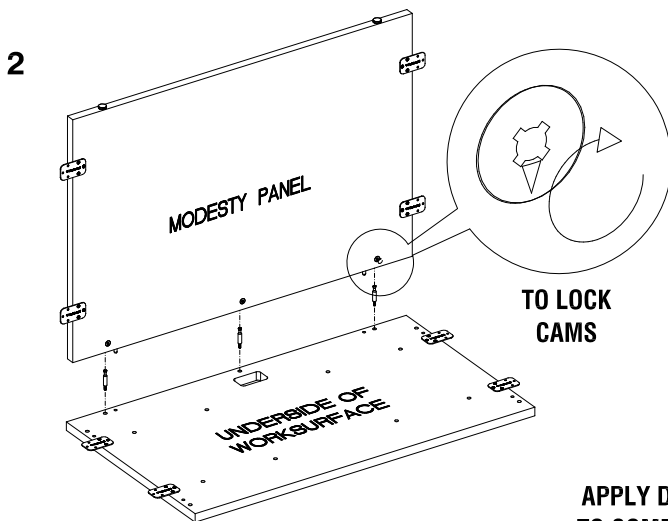

NOTE: SOME PARTS MAY DIFFER SLIGHTLY FROM THOSE SHOWN. THESE VARIATIONS WILL NOT AFFECT ASSEMBLY.

5 PCS MINI FIX BOLT	5 PCS DECO CAP	8 PCS FLAT BRACKET	52 PCS 19mm CB SCREW	1 PCS "L" BRACKET
----------------------------	-----------------------	---------------------------	-----------------------------	--------------------------

BRIDGE ASSEMBLY

(GABLE NOT USED)

CAUTION:
 OFFICE FURNITURE IS HEAVY. ENSURE THAT YOU HAVE ADEQUATE ASSISTANCE WHEN LIFTING AND MOVING PARTS AND ASSEMBLIES. KEEP HARDWARE OUT OF REACH OF CHILDREN.

RETURN SHELL ASSEMBLY

(GABLE CAN BE INSTALLED EITHER ON LEFT OR RIGHT SIDE)

NOTE: CERTAINES PIÈCES PEUVENT DIFFÉRER DE CELLES MONTRÉES. PAR CONTRE, ELLES N'AFECTERONT PAS L'ASSEMBLAGE.

<p>5 PIÈCES</p> <p>GOUJON</p>	<p>5 PIÈCES</p> <p>CACHE-VIS</p>	<p>8 PIÈCES</p> <p>PLAQUE</p>	<p>52 PIÈCES</p> <p>VIS DE TYPE CB 19mm</p>	<p>1 PIÈCES</p> <p>PLAQUE EN "L"</p>
-------------------------------	----------------------------------	-------------------------------	---	--------------------------------------