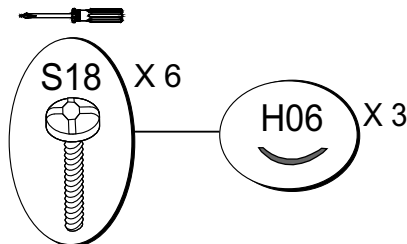

PART pièce	QTY. Qté	ITEM Article	
S18	6	HANDLE SCREW vis de poignée	
H06	3	HANDLE poignée de porte	
TOOLS REQUIRED Outils nécessaires			

Dear Customer,

Do not return this product to your retailer. If you experience any problems during assembly, please contact Star customer service at 1-800-311-5611. Or email to customerservice@starquality.ca It is advisable to assemble on carpet to avoid scratches.

Please record the key # for replacement purpose.

Cher Client,

Ne pas retourner ce produit à votre détaillant. Si vous avez des problèmes lors de l'assemblage, s'il vous plaît veuillez contacter le service à la clientèle Star au 1-800-311-5611. Ou par courrier électronique à customerservice@starquality.ca Il est conseillé de faire le montage sur un tapis pour éviter les éraflures.

S'il vous plaît, prendre en note votre numéro de clé, pour besoin futur.